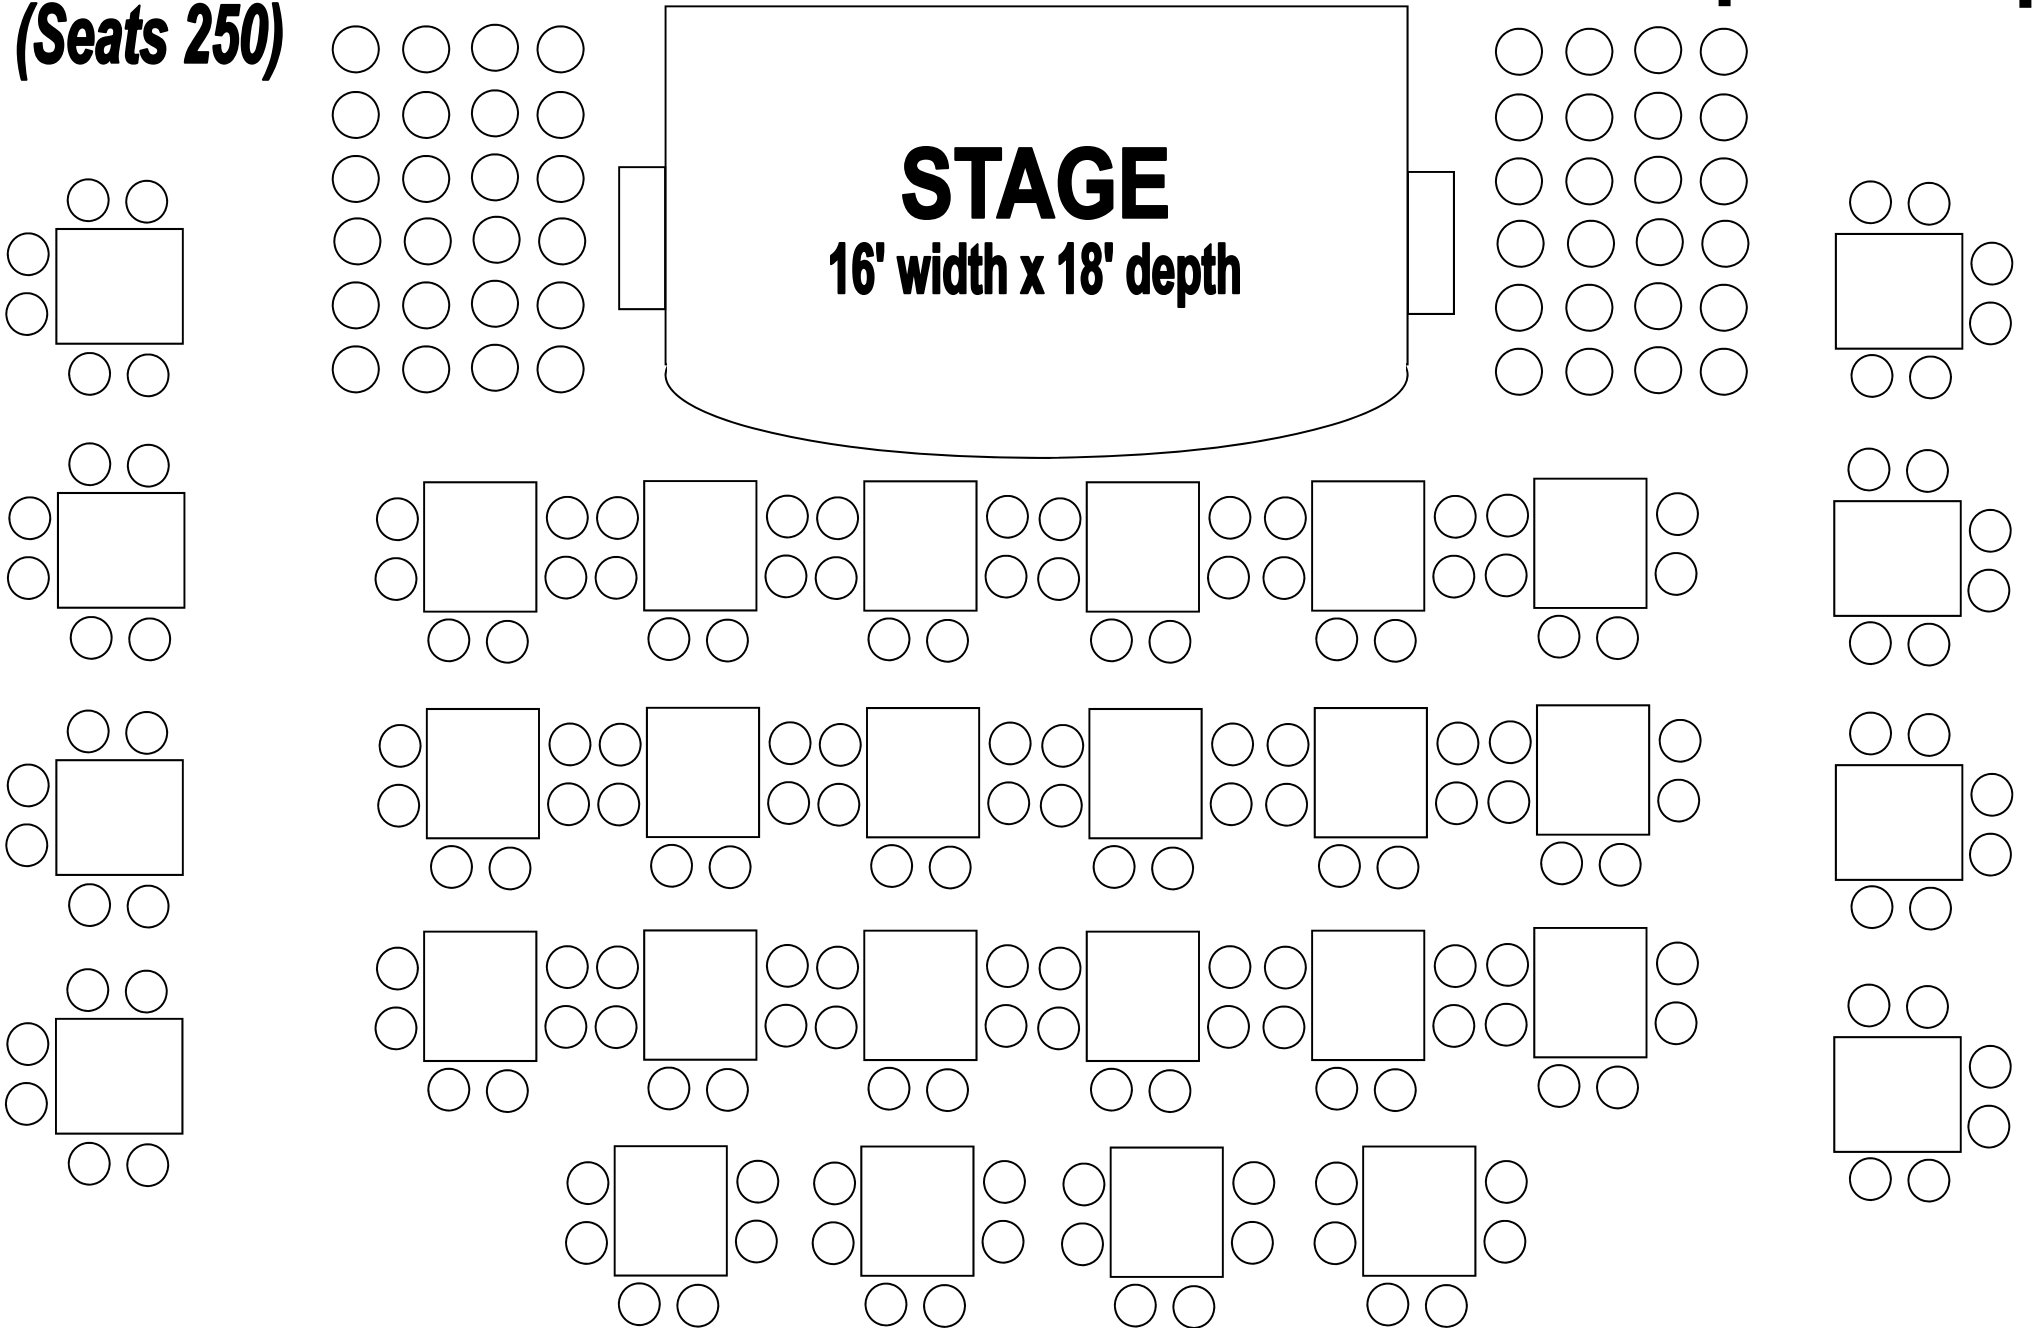

CLARENCE MUSE CAFE' THEATRE

(Seats 250)

BACKSTAGE
EXIT

PUBLIC
ENTRANCE

WET BAR

KITCHEN
ENTRANCE/EXIT